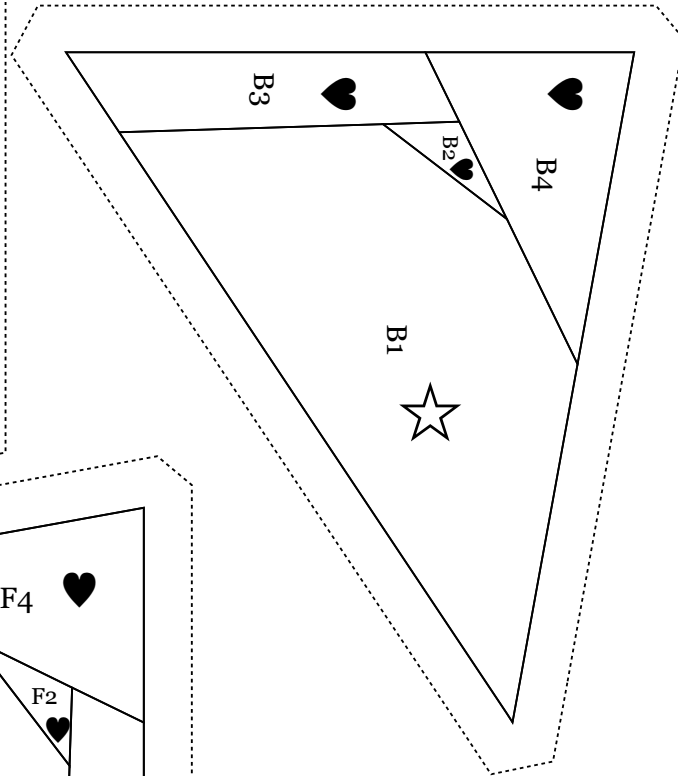

THE LORAX

Paper pieced pattern
8" x 5" 5/8

Sewing order

A+B

AB+C

E+F

EF+D

ABC+EFD

borsedigaya.com
©
personal/non-profit use only

- ♥ background
- ☆ fur (orange)
- ♣ mouth
- ☀ nose
- × eye (white)