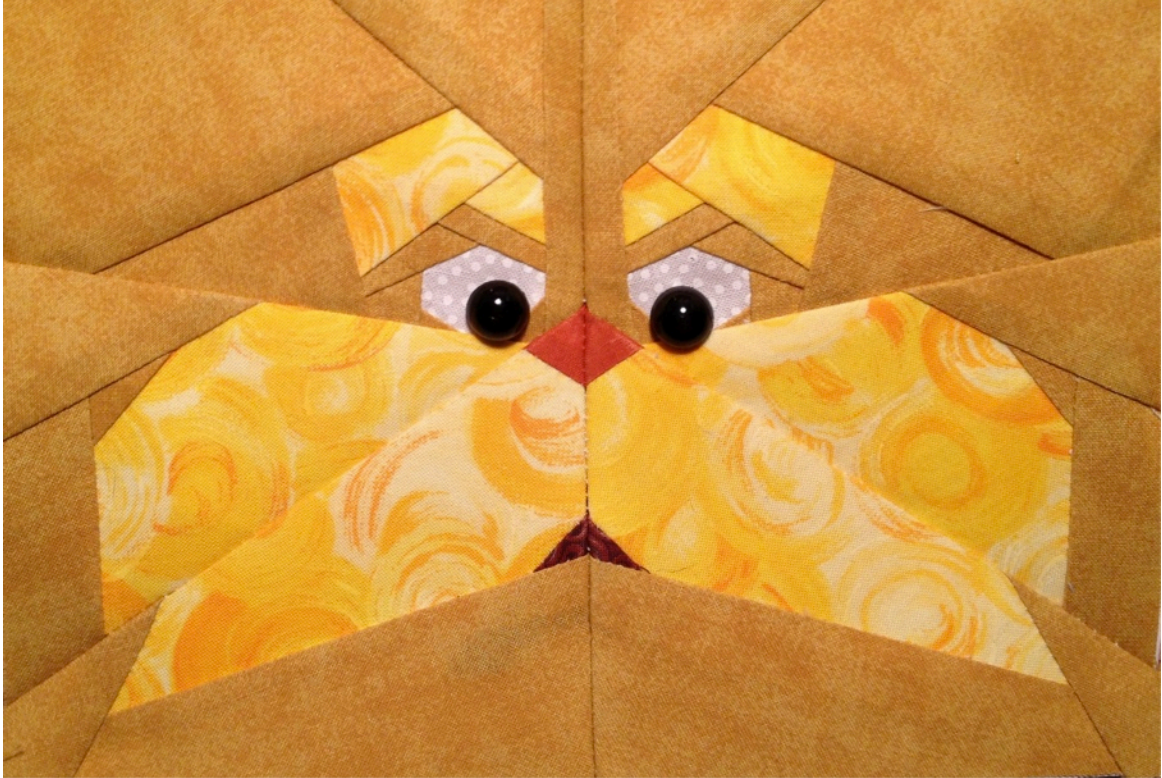

THE LORAX

Paper pieced pattern
8" x 5" 5/8

Sewing order

A+B

AB+C

E+F

EF+D

ABC+EFD

borsedigaya.com
©
personal/non-profit use only

- ♥ background
- ☆ fur (orange)
- ♣ mouth
- ☀ nose
- × eye (white)