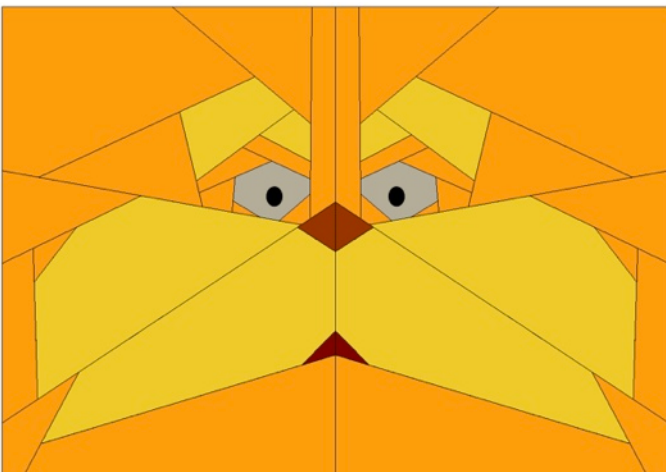

THE LORAX

Paper pieced pattern
8" x 5" 5/8

Sewing order

A+B

AB+C

E+F

EF+D

ABC+EFD

borsedigaya.com
©
personal/non-profit use only

- ♥ background
- ☆ fur (orange)
- ♣ mouth
- ☀ nose
- × eye (white)